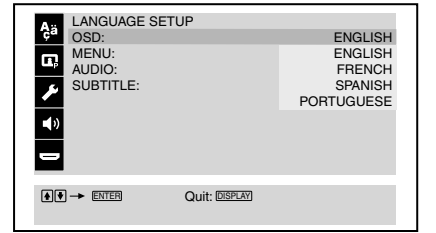

2

1

2

3

3

1

2

PICTURE NAVI

TOP MENU

TIME/TEXT

AUDIO

SUBTITLE

MENU

DISPLAY

PLAYBACK CONTROLS